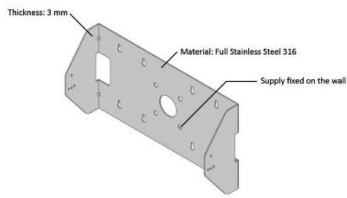

### Wall Mount Kits

Stainless Steel Wall Mount Kits for 10.1" to 21.5"

#### Specifications