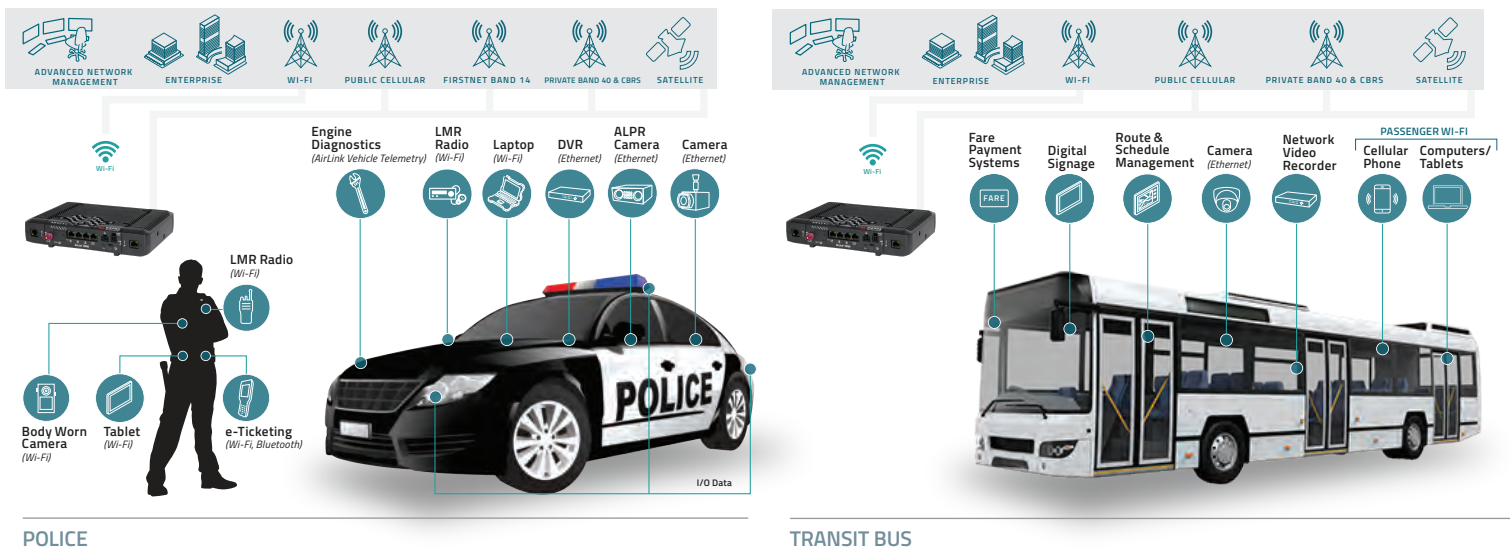

TRANSIT BUS

XR90 APPLICATION EXAMPLES

POLICE