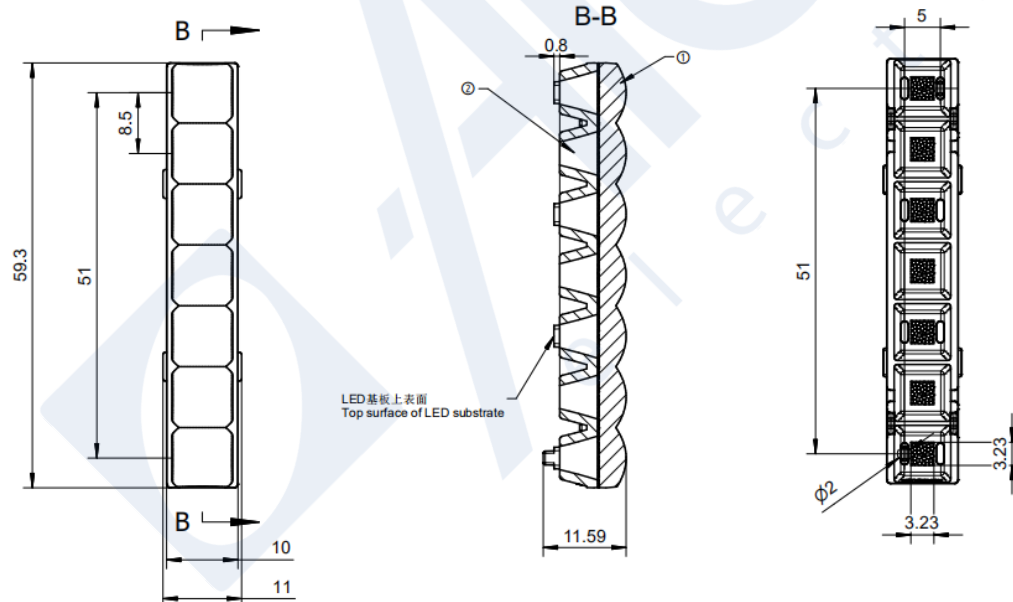

# Firefly-10 Specification

Length: 59.3mm

Width: 10mm

Height: 11.59mm

45deg

Height: 17.6mm

5 in 1

Length: 79.8mm

Width: 15mm

Height: 17.6mm

6 in 1

Length: 95.8mm

Width: 15mm

Length: 59.8mm

Width: 19mm

Height: 21.1mm

5 in 1

Length: 99.8mm

Width: 19mm

Height: 21.1mm

6 in 1

Length: 103.82mm

Width: 23.17mm

Height: 21.09mm

Length: 119.8mm

Width: 19mm

Height: 21.1mm

20deg

40deg