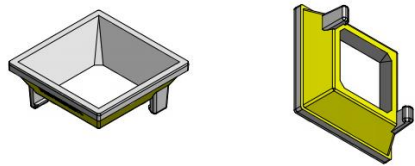

Firefly-30

1 in 1