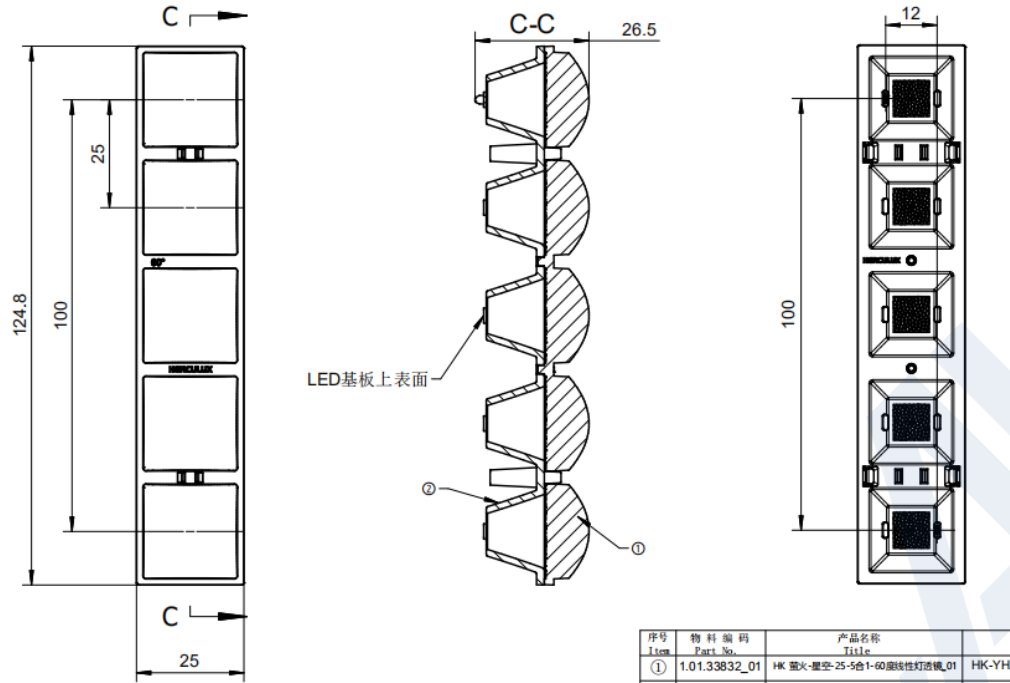

Length: 59.8mm

Width: 19mm

Height: 21.1mm

5 in 1

Length: 99.8mm

Width: 19mm

Height: 21.1mm

6 in 1

Length: 103.82mm

Width: 23.17mm

Height: 21.09mm

Length: 119.8mm

Width: 19mm

Height: 21.1mm

20deg

40deg

5 in 1-wall washing-holder

5 in 1-curved-holder- A

5 in 1-curved-holder- B

Length: 124.8mm

Width: 25mm

Height: 26.5mm

holder