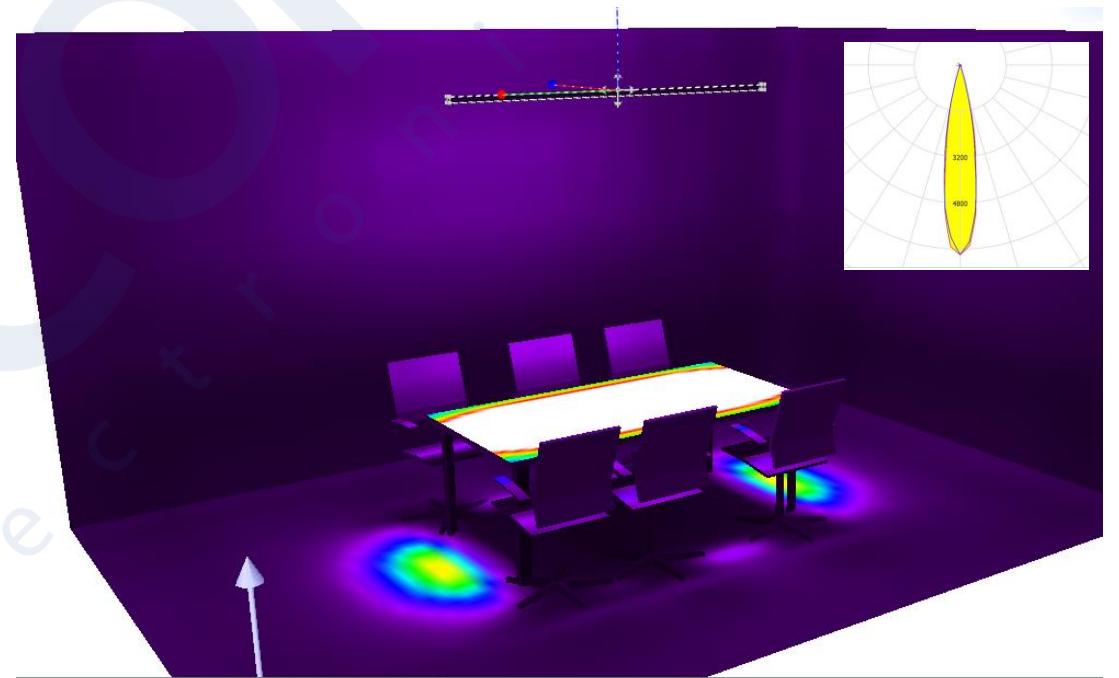

Recommend application —— Office

Focus light on the table