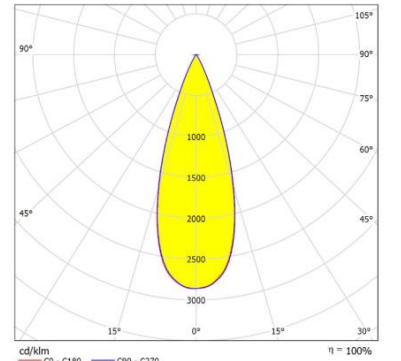

Length: 59.8mm

Width: 19mm

Height: 21.1mm

5 in 1

Length: 99.8mm

Width: 19mm

Height: 21.1mm

6 in 1

Length: 103.82mm

Width: 23.17mm

Height: 21.09mm

Length: 119.8mm

Width: 19mm

Height: 21.1mm

20deg

40deg

5 in 1-wall washing-holder

5 in 1-curved-holder- A

5 in 1-curved-holder- B

Length: 124.8mm

Width: 25mm

Height: 26.5mm

holder

# Firefly-25G

1 in 1

2 in 1

3 in 1

Length:

Width:

Height:

20deg