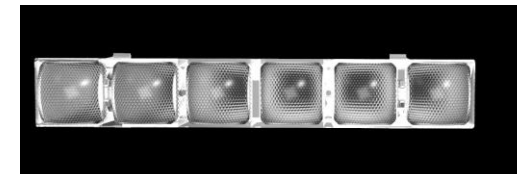

3 in 1

6 in 1

Louver

2 in 1

Length: 39.8mm 长: 59.8mm

Width: 19mm 宽: 19mm

Height: 21.1mm 高: 21.1mm

3 in 1

Length: 59.8mm

Width: 19mm

Height: 21.1mm

5 in 1

Length: 99.8mm

Width: 19mm

Height: 21.1mm

6 in 1