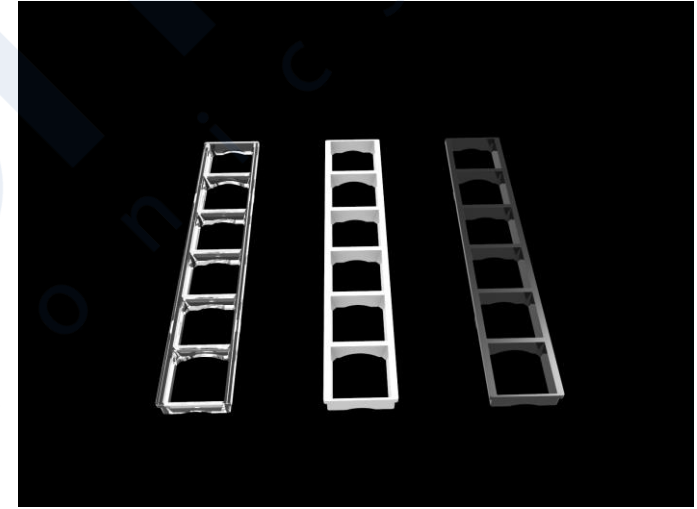

3 in 1

6 in 1

Louver

2 in 1

Length: 39.8mm 长: 59.8mm

Width: 19mm 宽: 19mm

Height: 21.1mm 高: 21.1mm

3 in 1