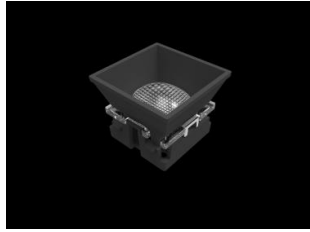

5 in 1-wall washing-holder

5 in 1-curved-holder- A

5 in 1-curved-holder- B

Length: 124.8mm

Width: 25mm

Height: 26.5mm

holder