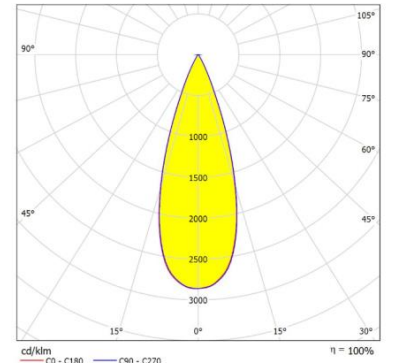

Length: 103.82mm

Width: 23.17mm

Height: 21.09mm

Length: 119.8mm

Width: 19mm

Height: 21.1mm

20deg

40deg

40deg

60deg

# Firefly-30

1 in 1

2 in 1

3 in 1

长:  
宽:  
高:

20deg

40deg

60deg

# Recommend application — Outdoor wall washing

**0.3M away from the wall, the  
lamp will not deflect**

**0.8M away from the wall, the  
lamp deflects 5 degrees**