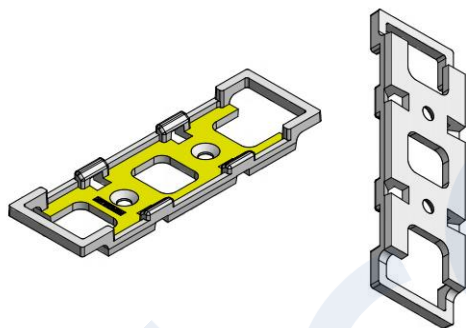

Length: 59.8mm

Width: 19mm

Height: 21.1mm

5 in 1

Length: 99.8mm

Width: 19mm

Height: 21.1mm

6 in 1

Length: 103.82mm

Width: 23.17mm

Height: 21.09mm

Length: 119.8mm

Width: 19mm

Height: 21.1mm

20deg

40deg

60deg

80deg

Wall washing

2 in 1-holder

3 in 1-holder

5 in 1-curved-louvers

5 in 1-louvers

5 in 1-holder

5 in 1-wall washing-holder

5 in 1-curved-holder- A

5 in 1-curved-holder- B

Length: 124.8mm

Width: 25mm

Height: 26.5mm

holder