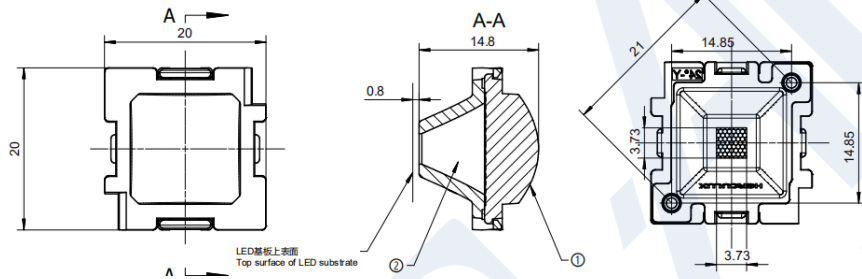

Firefly-25G

1 in 1

2 in 1

3 in 1

Length:

Width:

Height:

20deg

40deg

60deg