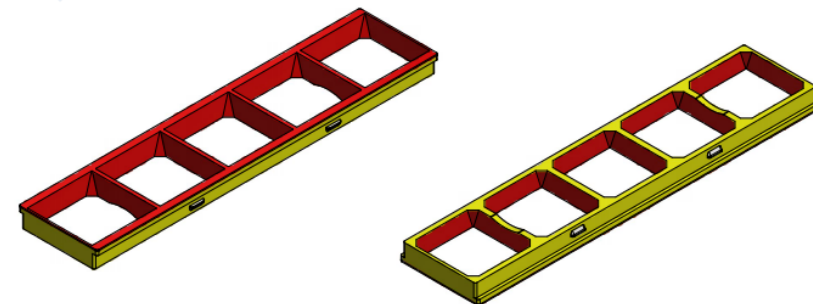

5 in 1-curved-louvers

5 in 1-louvers