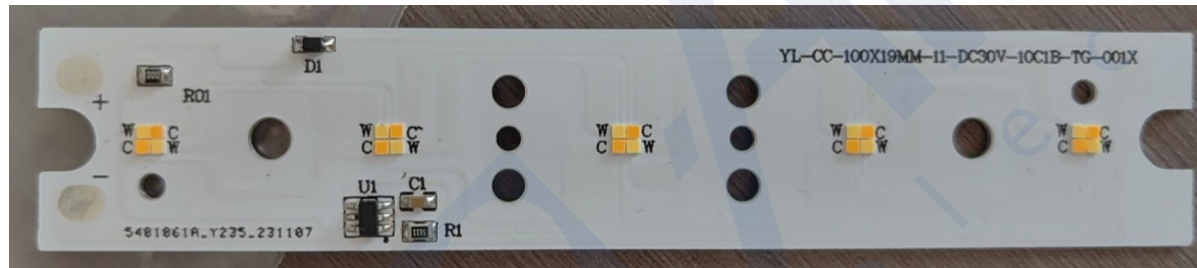

# Light source compatibility, light source arrangement

Same color temperature: 3030, 3535

Two color temperature: 3030, 2835

Two color temperature: 3535, CSP (1010)

### -Screwless Mounting

1. Guide groove is made on the tube-housing, through the **positioning holes** to **snap down** after **aligning the position**, the assembly is very simple.

2.PCB **does not need to be fixed with screws**, through the tube-housing at both ends of the plug to the left and right positioning, the assembling process does not need to screw, eliminating labor costs.

Length: 59.8mm

Width: 19mm

Height: 21.1mm

5 in 1

Length: 99.8mm

Width: 19mm

Height: 21.1mm

6 in 1

5 in 1-wall washing-holder

5 in 1-curved-holder- A

5 in 1-curved-holder- B

Length: 124.8mm

Width: 25mm

Height: 26.5mm

holder