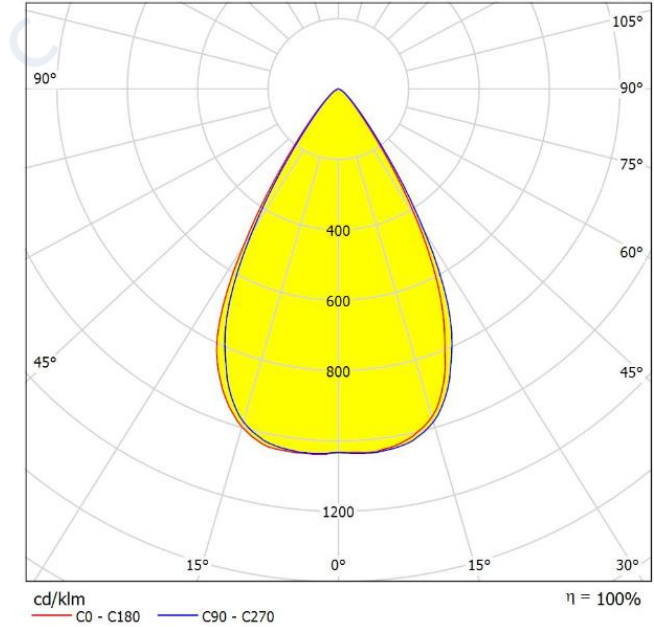

Length: 59.8mm

Width: 19mm

Height: 21.1mm

5 in 1

Length: 99.8mm

Width: 19mm

Height: 21.1mm

6 in 1

Length: 103.82mm

Width: 23.17mm

Height: 21.09mm

Length: 119.8mm

Width: 19mm

Height: 21.1mm

20deg

40deg

60deg

80deg

Wall washing

2 in 1-holder

3 in 1-holder

5 in 1-curved-louvers

5 in 1-louvers

5 in 1-holder

5 in 1-wall washing-holder

5 in 1-curved-holder- A

5 in 1-curved-holder- B

Length: 124.8mm

Width: 25mm

Height: 26.5mm

holder