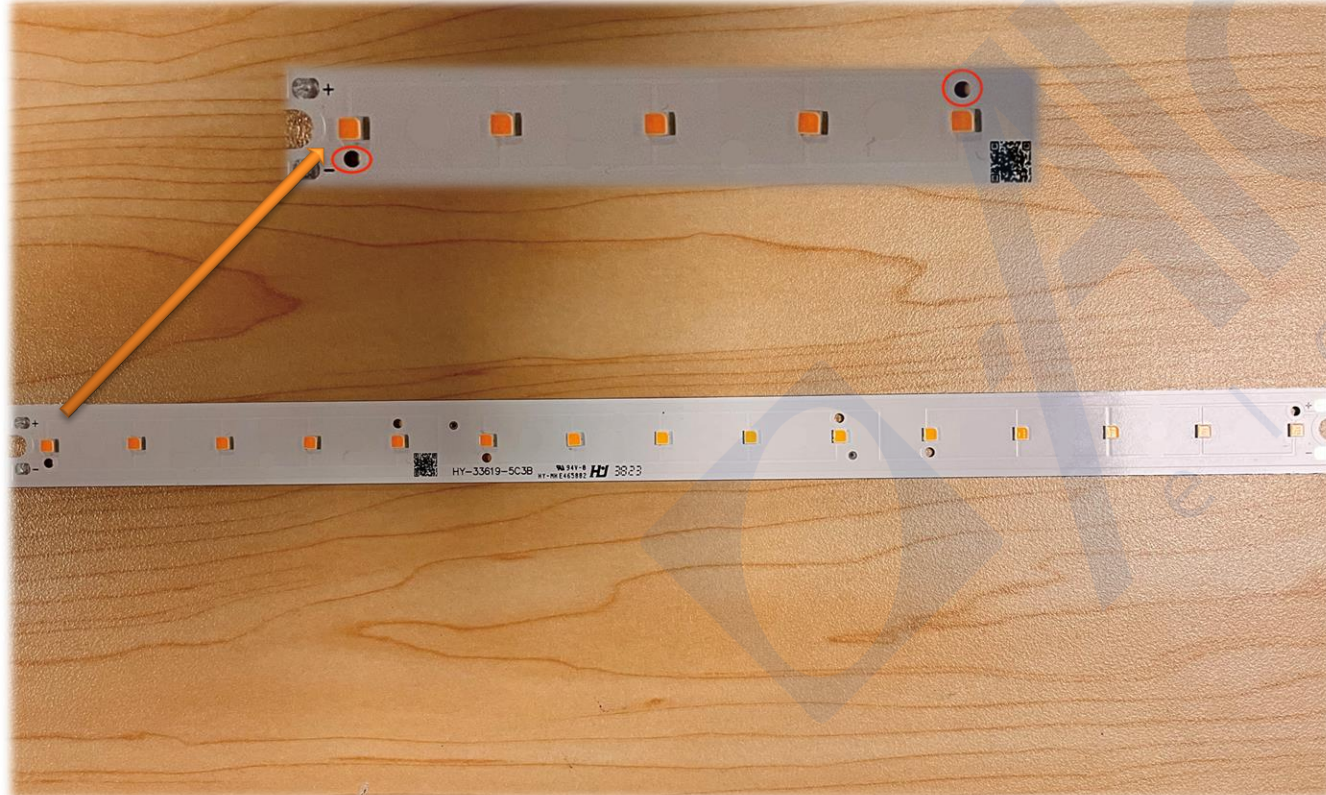

# Light source compatibility, light source arrangement

Same color temperature: 3030, 3535

Two color temperature: 3030, 2835

Two color temperature: 3535, CSP (1010)

### -Screwless Mounting

1. Guide groove is made on the tube-housing, through the **positioning holes** to **snap down** after **aligning the position**, the assembly is very simple.

2.PCB **does not need to be fixed with screws**, through the tube-housing at both ends of the plug to the left and right positioning, the assembling process does not need to screw, eliminating labor costs.

# Firefly-10 Specification

Length: 59.3mm

Width: 10mm

Height: 11.59mm

45deg

5 in 1-wall washing-holder

5 in 1-curved-holder- A

5 in 1-curved-holder- B

Length: 124.8mm

Width: 25mm

Height: 26.5mm

holder