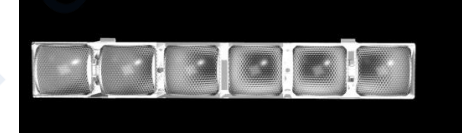

Height: 17.6mm

5 in 1

Length: 79.8mm

Width: 15mm

Height: 17.6mm

6 in 1

Length: 95.8mm

Width: 15mm

3 in 1

6 in 1

Louver

2 in 1

Length: 39.8mm 长: 59.8mm

Width: 19mm 宽: 19mm

Height: 21.1mm 高: 21.1mm

3 in 1