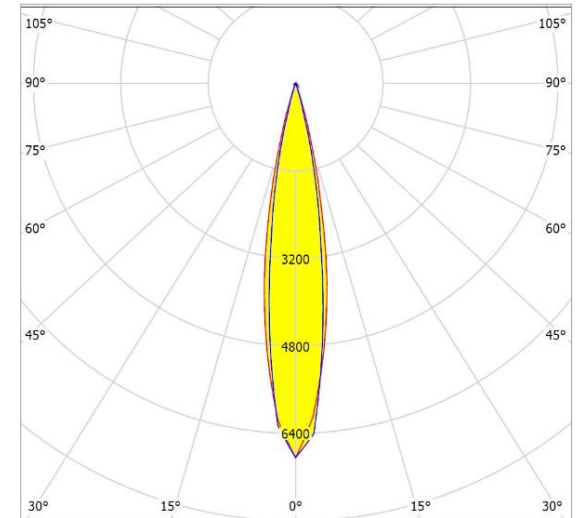

(As shown in the two pictures on the right)

# Firefly-10 Specification

Length: 59.3mm

Width: 10mm

Height: 11.59mm

45deg

Height: 17.6mm

5 in 1

Length: 79.8mm

Width: 15mm

Height: 17.6mm

6 in 1

Length: 95.8mm

Width: 15mm

Length: 103.82mm

Width: 23.17mm

Height: 21.09mm

Length: 119.8mm

Width: 19mm

Height: 21.1mm

20deg

40deg