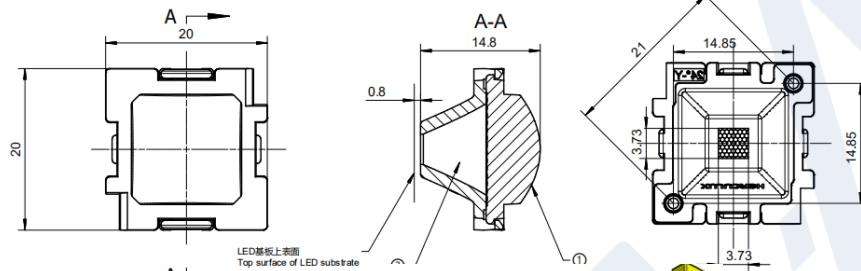

Firefly-30

1 in 1