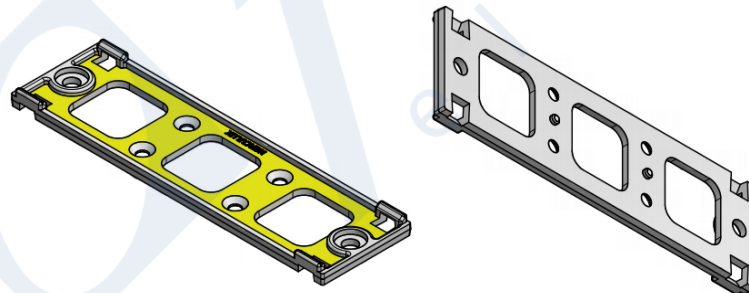

5 in 1-wall washing-holder

5 in 1-curved-holder- A

5 in 1-curved-holder- B

Length: 124.8mm

Width: 25mm

Height: 26.5mm

holder