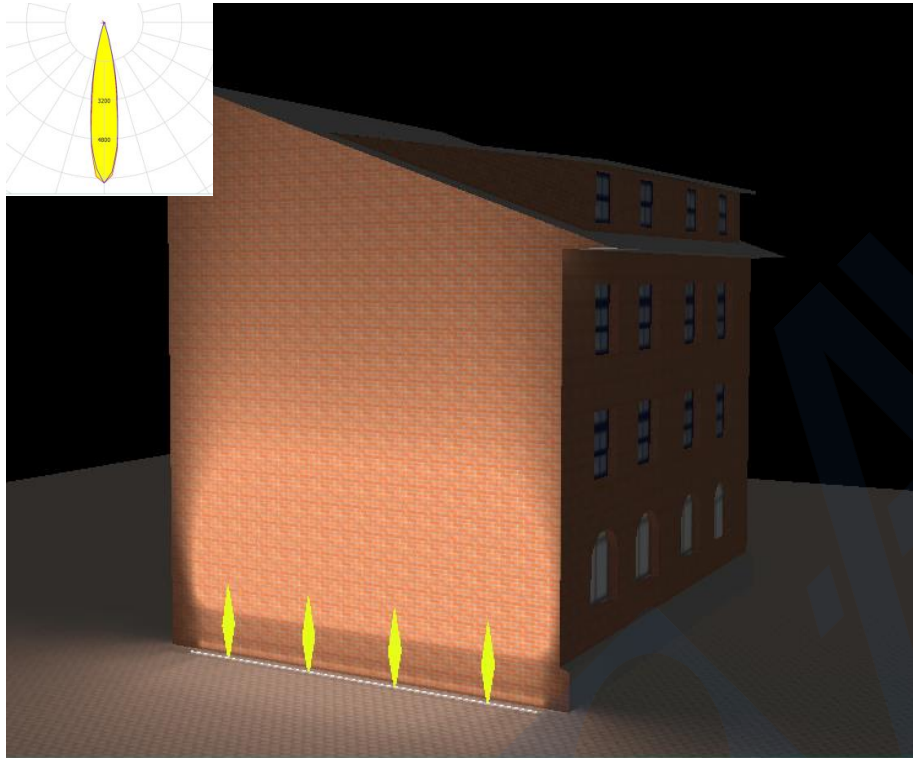

# Firefly-30

1 in 1

2 in 1

3 in 1

长:  
宽:  
高:

20deg

40deg

60deg

# Recommend application — Outdoor wall washing

**0.3M away from the wall, the  
lamp will not deflect**

**0.8M away from the wall, the  
lamp deflects 5 degrees**