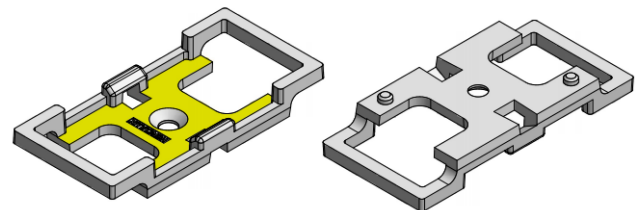

20deg

40deg

2 in 1-holder