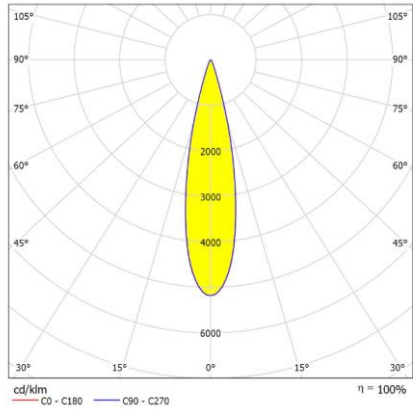

Length: 59.8mm

Width: 19mm

Height: 21.1mm

5 in 1

Length: 99.8mm

Width: 19mm

Height: 21.1mm

6 in 1

Length: 103.82mm

Width: 23.17mm

Height: 21.09mm

Length: 119.8mm

Width: 19mm

Height: 21.1mm

20deg

40deg