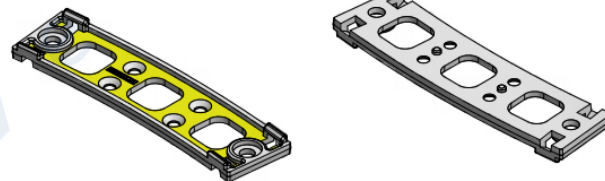

5 in 1-wall washing-holder

5 in 1-curved-holder- A

5 in 1-curved-holder- B

Length: 124.8mm

Width: 25mm

Height: 26.5mm

holder