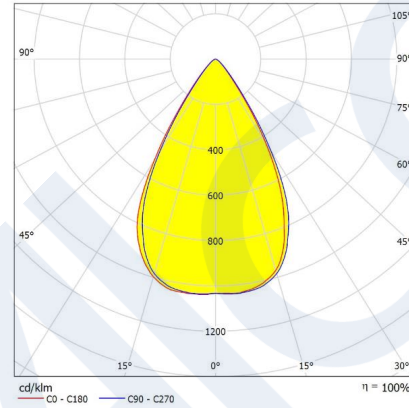

Length: 59.8mm

Width: 19mm

Height: 21.1mm

5 in 1

Length: 99.8mm

Width: 19mm

Height: 21.1mm

6 in 1

Length: 103.82mm

Width: 23.17mm

Height: 21.09mm

Length: 119.8mm

Width: 19mm

Height: 21.1mm

20deg

40deg