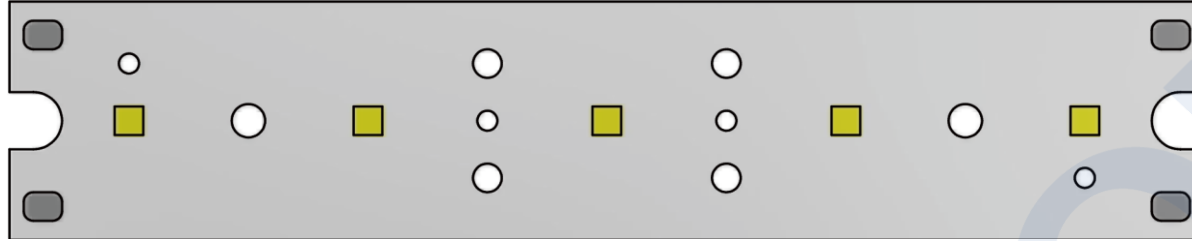

# Light source compatibility, light source arrangement

Same color temperature: 3030, 3535

Two color temperature: 3030, 2835

Two color temperature: 3535, CSP (1010)

### -Screwless Mounting

1. Guide groove is made on the tube-housing, through the **positioning holes** to **snap down** after **aligning the position**, the assembly is very simple.

2.PCB **does not need to be fixed with screws**, through the tube-housing at both ends of the plug to the left and right positioning, the assembling process does not need to screw, eliminating labor costs.