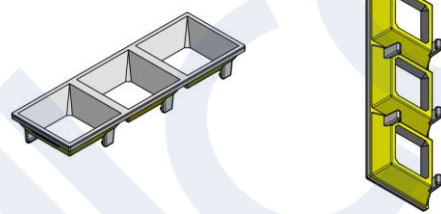

Firefly-30

1 in 1