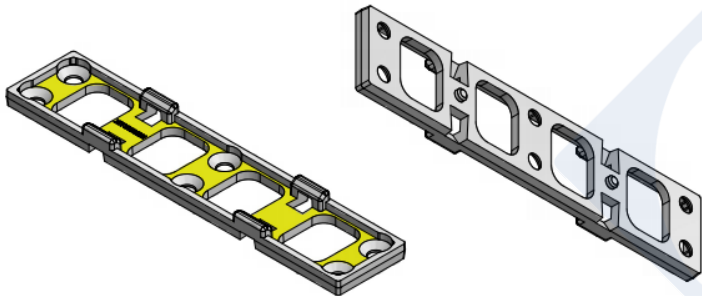

Height: 17.6mm

5 in 1

Length: 79.8mm

Width: 15mm

Height: 17.6mm

6 in 1

Length: 95.8mm

Width: 15mm

3 in 1

6 in 1

Louver

2 in 1

Length: 39.8mm 长: 59.8mm

Width: 19mm 宽: 19mm

Height: 21.1mm 高: 21.1mm

3 in 1

Length: 59.8mm

Width: 19mm

Height: 21.1mm

5 in 1

Length: 99.8mm

Width: 19mm

Height: 21.1mm

6 in 1