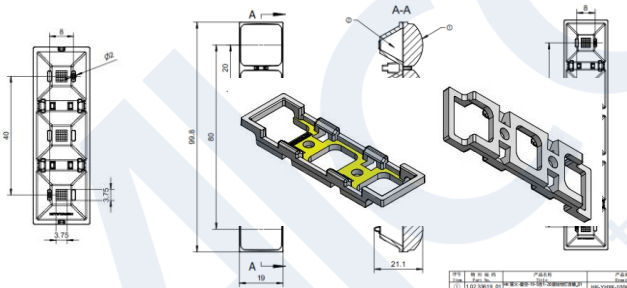

Height: 17.6mm

5 in 1

Length: 79.8mm

Width: 15mm

Height: 17.6mm

6 in 1

Length: 95.8mm

Width: 15mm

3 in 1

6 in 1

Louver

2 in 1

Length: 39.8mm 长: 59.8mm

Width: 19mm 宽: 19mm

Height: 21.1mm 高: 21.1mm

3 in 1

Length: 59.8mm

Width: 19mm

Height: 21.1mm

5 in 1

Length: 99.8mm

Width: 19mm

Height: 21.1mm

6 in 1

Length: 103.82mm

Width: 23.17mm

Height: 21.09mm

Length: 119.8mm

Width: 19mm

Height: 21.1mm

20deg

40deg