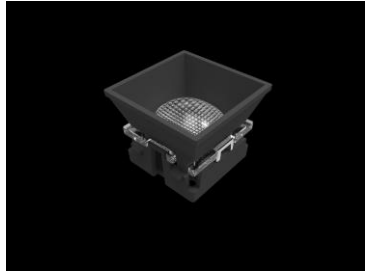

Firefly-30

1 in 1