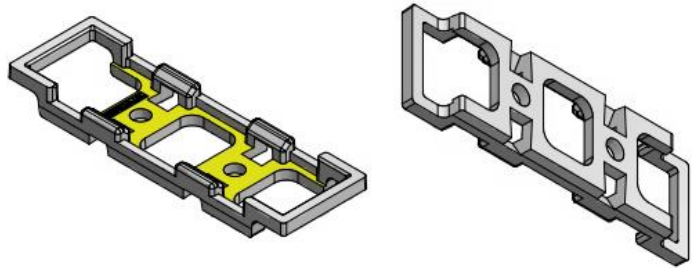

Height: 17.6mm

5 in 1

Length: 79.8mm

Width: 15mm

Height: 17.6mm

6 in 1

Length: 95.8mm

Width: 15mm

Height: 17.6mm

20deg

40deg

60deg

80deg

Wall washing

Holder

2 in 1

3 in 1

6 in 1

Louver

2 in 1

Length: 39.8mm 长: 59.8mm

Width: 19mm 宽: 19mm

Height: 21.1mm 高: 21.1mm

3 in 1

Length: 59.8mm

Width: 19mm

Height: 21.1mm

5 in 1

Length: 99.8mm

Width: 19mm

Height: 21.1mm

6 in 1