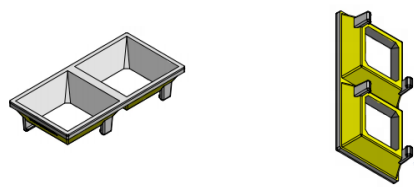

Firefly-30

1 in 1