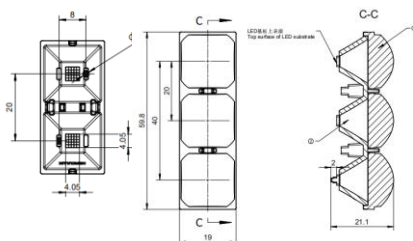

Height: 17.6mm

5 in 1

Length: 79.8mm

Width: 15mm

Height: 17.6mm

6 in 1

Length: 95.8mm

Width: 15mm

3 in 1

6 in 1

Louver

2 in 1

Length: 39.8mm 长: 59.8mm

Width: 19mm 宽: 19mm

Height: 21.1mm 高: 21.1mm

3 in 1

Length: 59.8mm

Width: 19mm

Height: 21.1mm

5 in 1

Length: 99.8mm

Width: 19mm

Height: 21.1mm

6 in 1

Length: 103.82mm

Width: 23.17mm

Height: 21.09mm

Length: 119.8mm

Width: 19mm

Height: 21.1mm

20deg

40deg