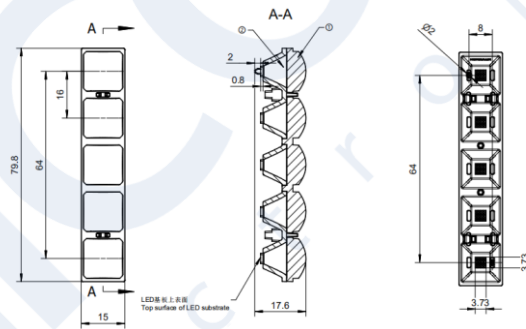

# Firefly-10 Specification

Length: 59.3mm

Width: 10mm

Height: 11.59mm

45deg

# Firefly-15 Specification

2 in 1

Length: 31.8mm

Width: 15mm

Height: 17.6mm

3 in 1

Length: 47.8mm

Width: 15mm

Height: 17.6mm

5 in 1

Length: 79.8mm

Width: 15mm

Height: 17.6mm

6 in 1

Length: 95.8mm

Width: 15mm

Length: 59.8mm

Width: 19mm

Height: 21.1mm

5 in 1

Length: 99.8mm

Width: 19mm

Height: 21.1mm

6 in 1