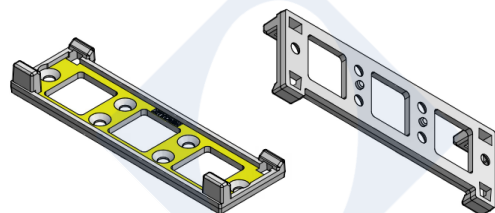

60deg

80deg

Wall washing

2 in 1-holder

3 in 1-holder

5 in 1-curved-louvers

5 in 1-louvers

5 in 1-holder

5 in 1-wall washing-holder

5 in 1-curved-holder- A

5 in 1-curved-holder- B

Length: 124.8mm

Width: 25mm

Height: 26.5mm

holder