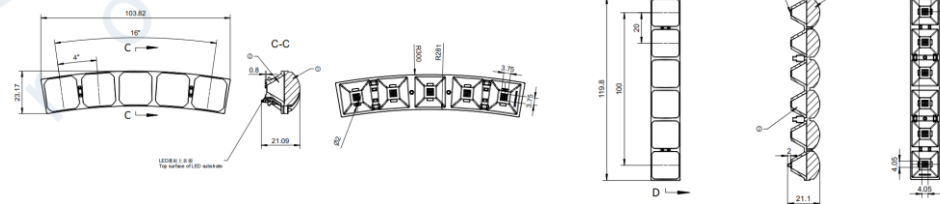

Height: 17.6mm

5 in 1

Length: 79.8mm

Width: 15mm

Height: 17.6mm

6 in 1

Length: 95.8mm

Width: 15mm

3 in 1

6 in 1

Louver

2 in 1

Length: 39.8mm 长: 59.8mm

Width: 19mm 宽: 19mm

Height: 21.1mm 高: 21.1mm

3 in 1

Length: 59.8mm

Width: 19mm

Height: 21.1mm

5 in 1

Length: 99.8mm

Width: 19mm

Height: 21.1mm

6 in 1

Length: 103.82mm

Width: 23.17mm

Height: 21.09mm

Length: 119.8mm

Width: 19mm

Height: 21.1mm

20deg

40deg