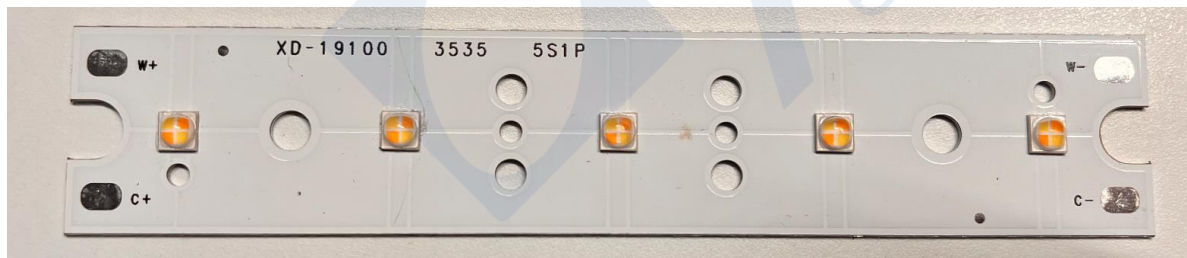

# Light source compatibility, light source arrangement

Same color temperature: 3030, 3535

Two color temperature: 3030, 2835

Two color temperature: 3535, CSP (1010)

### -Screwless Mounting

1. Guide groove is made on the tube-housing, through the **positioning holes** to **snap down** after **aligning the position**, the assembly is very simple.

2.PCB **does not need to be fixed with screws**, through the tube-housing at both ends of the plug to the left and right positioning, the assembling process does not need to screw, eliminating labor costs.

5 in 1-wall washing-holder

5 in 1-curved-holder- A

5 in 1-curved-holder- B

Length: 124.8mm

Width: 25mm

Height: 26.5mm

holder

# Recommend application — Outdoor wall washing

**0.3M away from the wall, the  
lamp will not deflect**

**0.8M away from the wall, the  
lamp deflects 5 degrees**