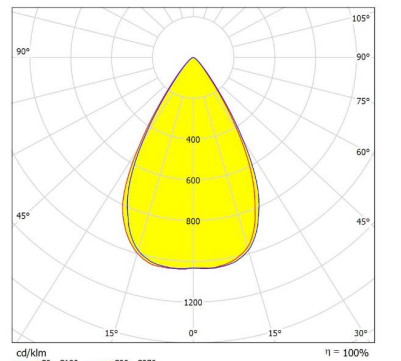

Length: 103.82mm

Width: 23.17mm

Height: 21.09mm

Length: 119.8mm

Width: 19mm

Height: 21.1mm

20deg

40deg

5 in 1-wall washing-holder

5 in 1-curved-holder- A

5 in 1-curved-holder- B

Length: 124.8mm

Width: 25mm

Height: 26.5mm

holder

# Firefly-25G

1 in 1

2 in 1

3 in 1

Length:

Width:

Height:

20deg

40deg

60deg