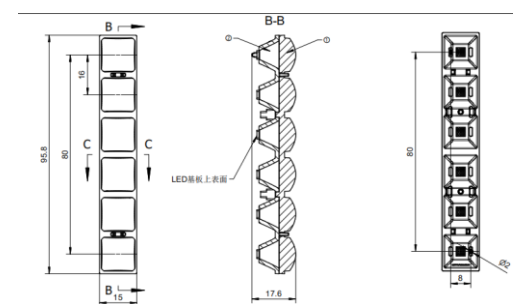

# Firefly-15 Specification

2 in 1

Length: 31.8mm

Width: 15mm

Height: 17.6mm

3 in 1

Length: 47.8mm

Width: 15mm

Height: 17.6mm

5 in 1

Length: 79.8mm

Width: 15mm

Height: 17.6mm

6 in 1

Length: 95.8mm

Width: 15mm

3 in 1

6 in 1

Louver

2 in 1

Length: 39.8mm 长: 59.8mm

Width: 19mm 宽: 19mm

Height: 21.1mm 高: 21.1mm

3 in 1

Length: 59.8mm

Width: 19mm

Height: 21.1mm

5 in 1

Length: 99.8mm

Width: 19mm

Height: 21.1mm

6 in 1