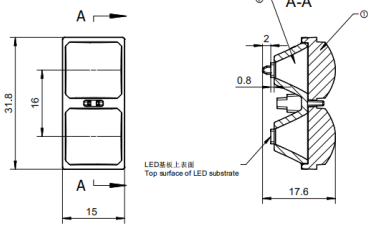

# Firefly-10 Specification

Length: 59.3mm

Width: 10mm

Height: 11.59mm

45deg

# Firefly-15 Specification

2 in 1

Length: 31.8mm

Width: 15mm

Height: 17.6mm

3 in 1

Length: 47.8mm

Width: 15mm

Height: 17.6mm

5 in 1

Length: 79.8mm

Width: 15mm

Height: 17.6mm

6 in 1

Length: 95.8mm

Width: 15mm

Length: 59.8mm

Width: 19mm

Height: 21.1mm

5 in 1

Length: 99.8mm

Width: 19mm

Height: 21.1mm

6 in 1