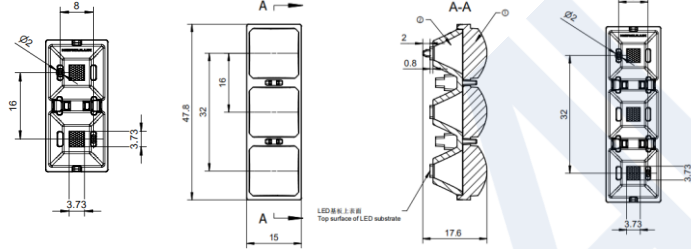

# Firefly-10 Specification

Length: 59.3mm

Width: 10mm

Height: 11.59mm

45deg

# Firefly-15 Specification

2 in 1

Length: 31.8mm

Width: 15mm

Height: 17.6mm

3 in 1

Length: 47.8mm

Width: 15mm

Height: 17.6mm

5 in 1

Length: 79.8mm

Width: 15mm

Height: 17.6mm

6 in 1

Length: 95.8mm

Width: 15mm

Length: 59.8mm

Width: 19mm

Height: 21.1mm

5 in 1

Length: 99.8mm

Width: 19mm

Height: 21.1mm

6 in 1