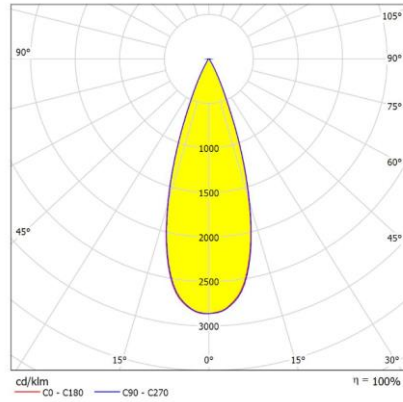

Length: 59.8mm

Width: 19mm

Height: 21.1mm

5 in 1

Length: 99.8mm

Width: 19mm

Height: 21.1mm

6 in 1

Length: 103.82mm

Width: 23.17mm

Height: 21.09mm

Length: 119.8mm

Width: 19mm

Height: 21.1mm

20deg

40deg