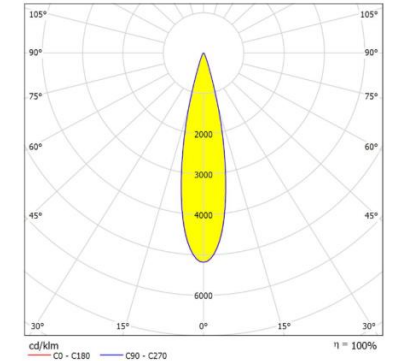

Length: 103.82mm

Width: 23.17mm

Height: 21.09mm

Length: 119.8mm

Width: 19mm

Height: 21.1mm

20deg

40deg

# Firefly-30

1 in 1

2 in 1

3 in 1

长:  
宽:  
高:

20deg

40deg

60deg