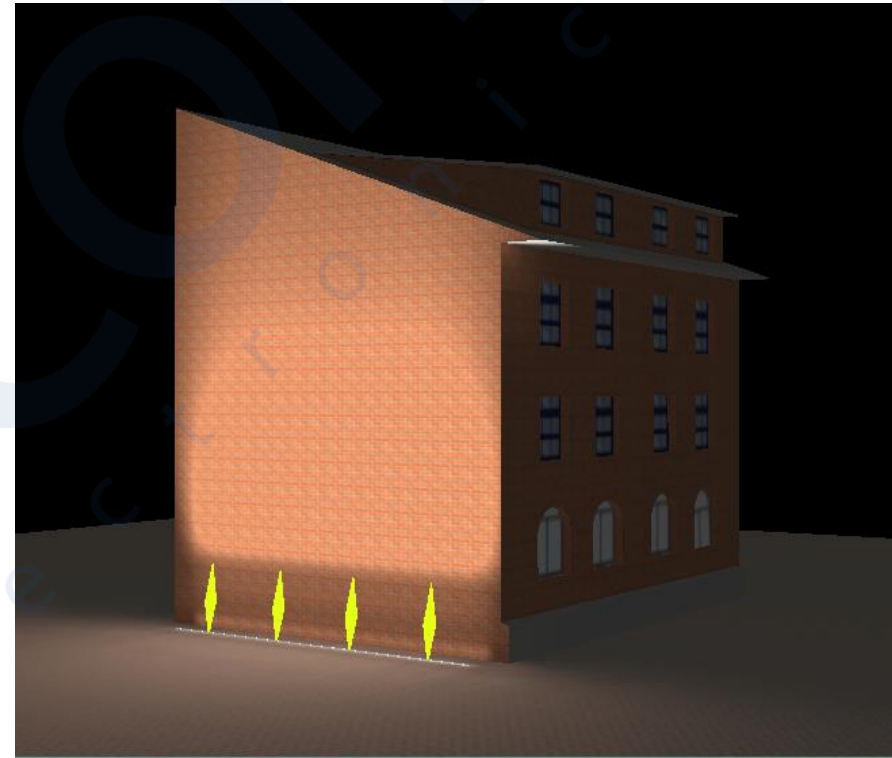

# Recommend application — Outdoor wall washing

**0.3M away from the wall, the  
lamp will not deflect**

**0.8M away from the wall, the  
lamp deflects 5 degrees**