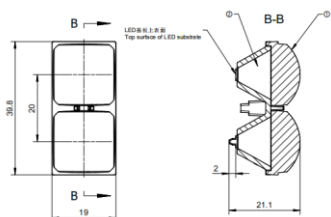

Height: 17.6mm

5 in 1

Length: 79.8mm

Width: 15mm

Height: 17.6mm

6 in 1

Length: 95.8mm

Width: 15mm

3 in 1

6 in 1

Louver

2 in 1

Length: 39.8mm 长: 59.8mm

Width: 19mm 宽: 19mm

Height: 21.1mm 高: 21.1mm

3 in 1

Length: 59.8mm

Width: 19mm

Height: 21.1mm

5 in 1

Length: 99.8mm

Width: 19mm

Height: 21.1mm

6 in 1

Length: 103.82mm

Width: 23.17mm

Height: 21.09mm

Length: 119.8mm

Width: 19mm

Height: 21.1mm

20deg

40deg