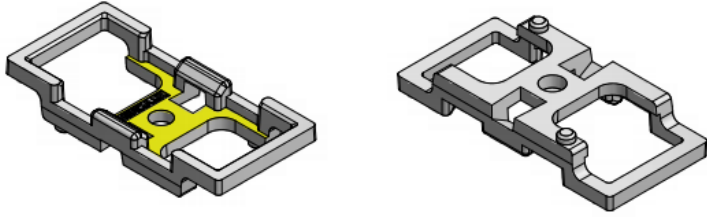

Height: 17.6mm

5 in 1

Length: 79.8mm

Width: 15mm

Height: 17.6mm

6 in 1

Length: 95.8mm

Width: 15mm

Height: 17.6mm

20deg

40deg

60deg

80deg

Wall washing

Holder

2 in 1

3 in 1

6 in 1

Louver

2 in 1

Length: 39.8mm 长: 59.8mm

Width: 19mm 宽: 19mm

Height: 21.1mm 高: 21.1mm

3 in 1

Length: 59.8mm

Width: 19mm

Height: 21.1mm

5 in 1

Length: 99.8mm

Width: 19mm

Height: 21.1mm

6 in 1