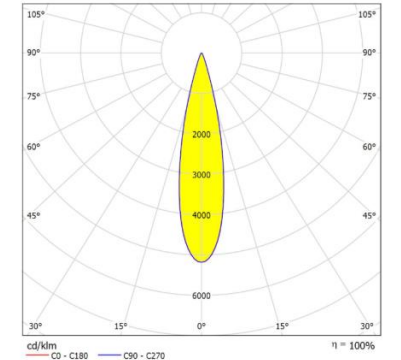

Length: 59.8mm

Width: 19mm

Height: 21.1mm

5 in 1

Length: 99.8mm

Width: 19mm

Height: 21.1mm

6 in 1

Length: 103.82mm

Width: 23.17mm

Height: 21.09mm

Length: 119.8mm

Width: 19mm

Height: 21.1mm

20deg

40deg

# Firefly-25G

1 in 1

2 in 1

3 in 1

Length:

Width:

Height:

20deg

40deg

60deg