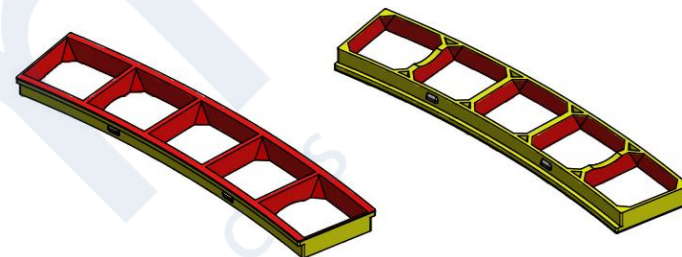

80deg

Wall washing