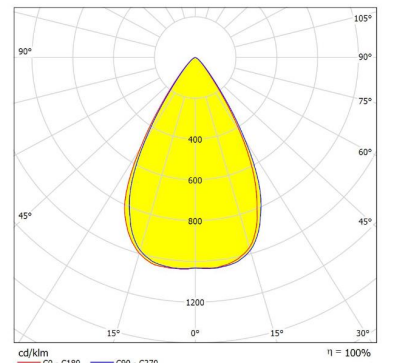

Length: 103.82mm

Width: 23.17mm

Height: 21.09mm

Length: 119.8mm

Width: 19mm

Height: 21.1mm

20deg

40deg

40deg

60deg

# Firefly-30

1 in 1

2 in 1

3 in 1

长:  
宽:  
高:

20deg

40deg

60deg

# Recommend application — Outdoor wall washing

**0.3M away from the wall, the  
lamp will not deflect**

**0.8M away from the wall, the  
lamp deflects 5 degrees**