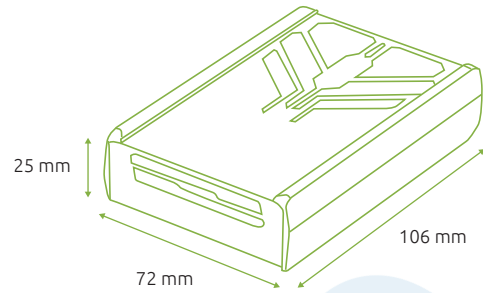

Thunderbolt™ 3.0 

Scenarios

AI Developers

Professional graphics users

Gamers

Embedded industrial applications

Specifications

GPU Architecture	NVIDIA Ampere GA107	Memory Bandwidth (GB/sec)	96 GB/s
GPU clock	Base clock: 435 MHz Boost clock: 1335 MHz	TGP	25 W*
CUDA Cores	2,048	Interface	Thunderbolt™ 3.0 (PCI Express 3.0 x 4)
NVIDIA Tensor Cores	64	Dimensions	Without Protective Case 106mm x 72mm x25mm With Protective Case 110mm x 76mm x32mm
NVIDIA RT Cores	16	Weight	250g
Single-Precision Floating Point (TFLOPS)	6.54 TFLOPS	NVENC NVDEC	1x 2x
GPU Memory	4 GB GDDR6	Operating System	Windows 10 Window 11 Linux**
Memory Clock	6001 MHz	Operating Temperature	0~40 °C
Memory Interface Width	64-bit		