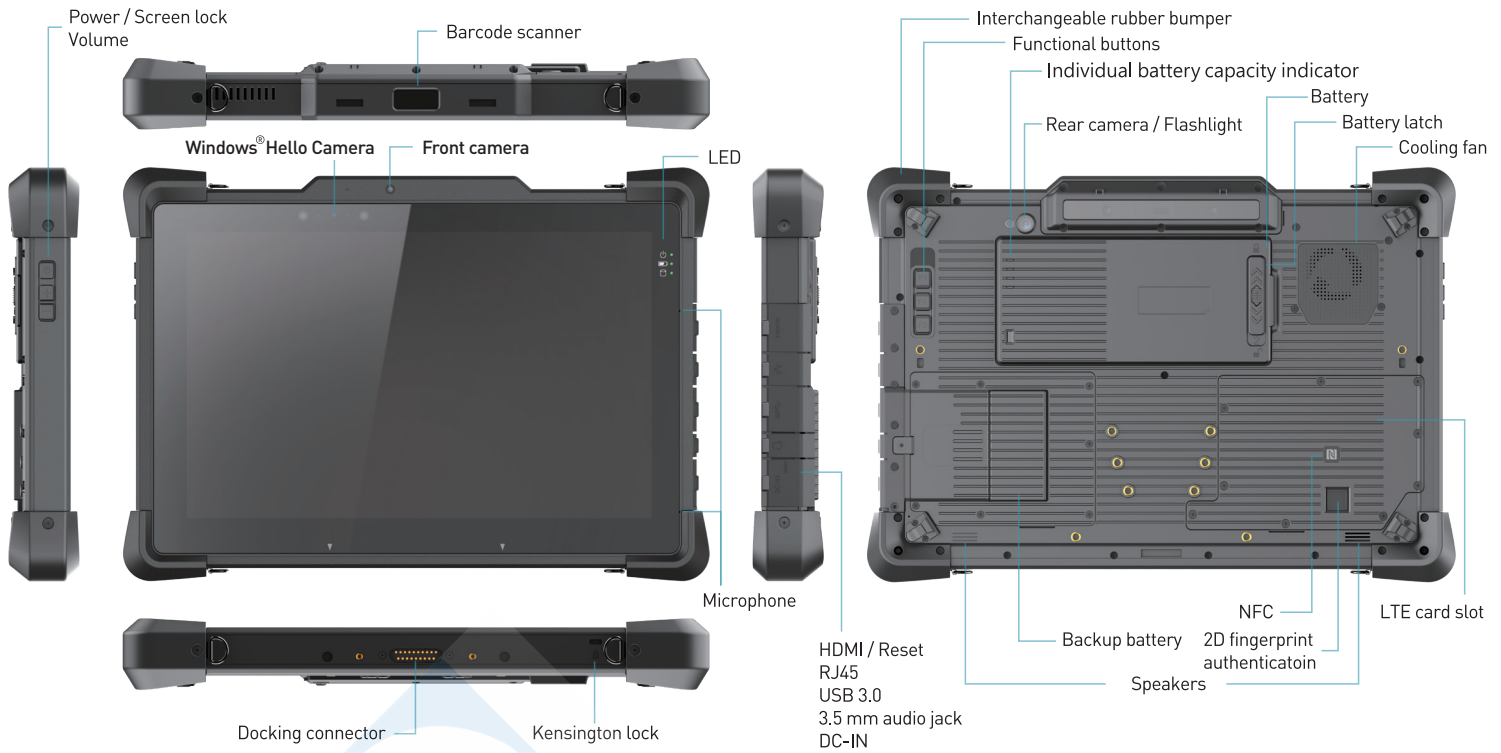

Specifications

SOFTWARE

- Windows®10 IoT Enterprise

DURABILITY

- "MIL-STD-810G (Multiple 4' /1.2 m Drops) 26 times all corners and sides with single tablet while operating"
- IP65
- 200 times x 1m tumble test
- Steel ball drop test, 25 mm diameter rounded end steel weight of 250 gm from 50cm. w/ screen protector
- Glass screen protector
- Operating temp. : -10°C ~50°C
- Storage temp. : -20°C ~60°C

CPU

- Intel® Core i7-7600U
- Intel® Core i5-7300U
- Intel® Core i3-7100U

STORAGE & MEMORY

- DDR4 8G replaceable, MAX support 16G
- 128GB or 256GB SSD

DISPLAY

- 12.2" WUXGA 1920x1200 IPS 800 nits
- Sunlight readable

AUDIO

- 2 Digital microphone array
- 2 integrated speaker

INPUT

- 10-point multi-touch and capacitive stylus, support glove mode and wet-touch mode
- 6 Physical buttons (power, vol+, vol-, 3 programmable keys)

CAMERAS

- 2MP front camera (Win 10 Hello optional)
- 8MP rear camera, Auto Focus, Flash

WIRELESS

- Optional Sierra EM7455 (North America/ EMEA)
- Ublox M8 onboard GPS
- Wi-Fi 802.11a/b/g/n/AC
- Bluetooth® 4.2

INTERFACE

- -Docking connector
- -Full size USB 3.0 x 1
- -RJ45 Gigabit Ethernet Port
- -Replaceable DC jack
- -Micro HDMI
- -3.5mm Audio jack
- -Micro SIM Card Reader
- -Micro SDXC Card Reader
- -Reset hole

POWER SUPPLY

- Backup Battery / Hot swappable external battery
- Battery: 7.6V,6200mAh / 47.12Wh
- Battery operation: up to 8 hours

SECURITY

- Optional Integrated Fingerprint reader
- Trusted Platform Module (TPM 2.0)
- Optional NFC / RFID
- Kensington cable lock slot
- Optional Windows® Hello

DIMENSIONS & WEIGHT

- 12.5" x 8.42" x 1.07" (317.5mm x 214mm x 27.3mm)
- 3.96 lbs (1800g)

COLLABORATION

- Optional 1D/2D Barcode Reader
- 9 Axis MEMS sensor (Accelerometer, eCompass, Gyroscope)
- Ambient Light Sensor
- Proximity Sensor

STATUS INDICATORS

- Power, Battery, HDD

ACCESSORIES

- -AC Adapter 120W (19.5V / 6.15A)
- -Hand strap with stylus holder
- -Optional Capacitive stylus pen
- -Optional Vehicle Dock
- -Optional Office Dock
- -Optional Battery Charger