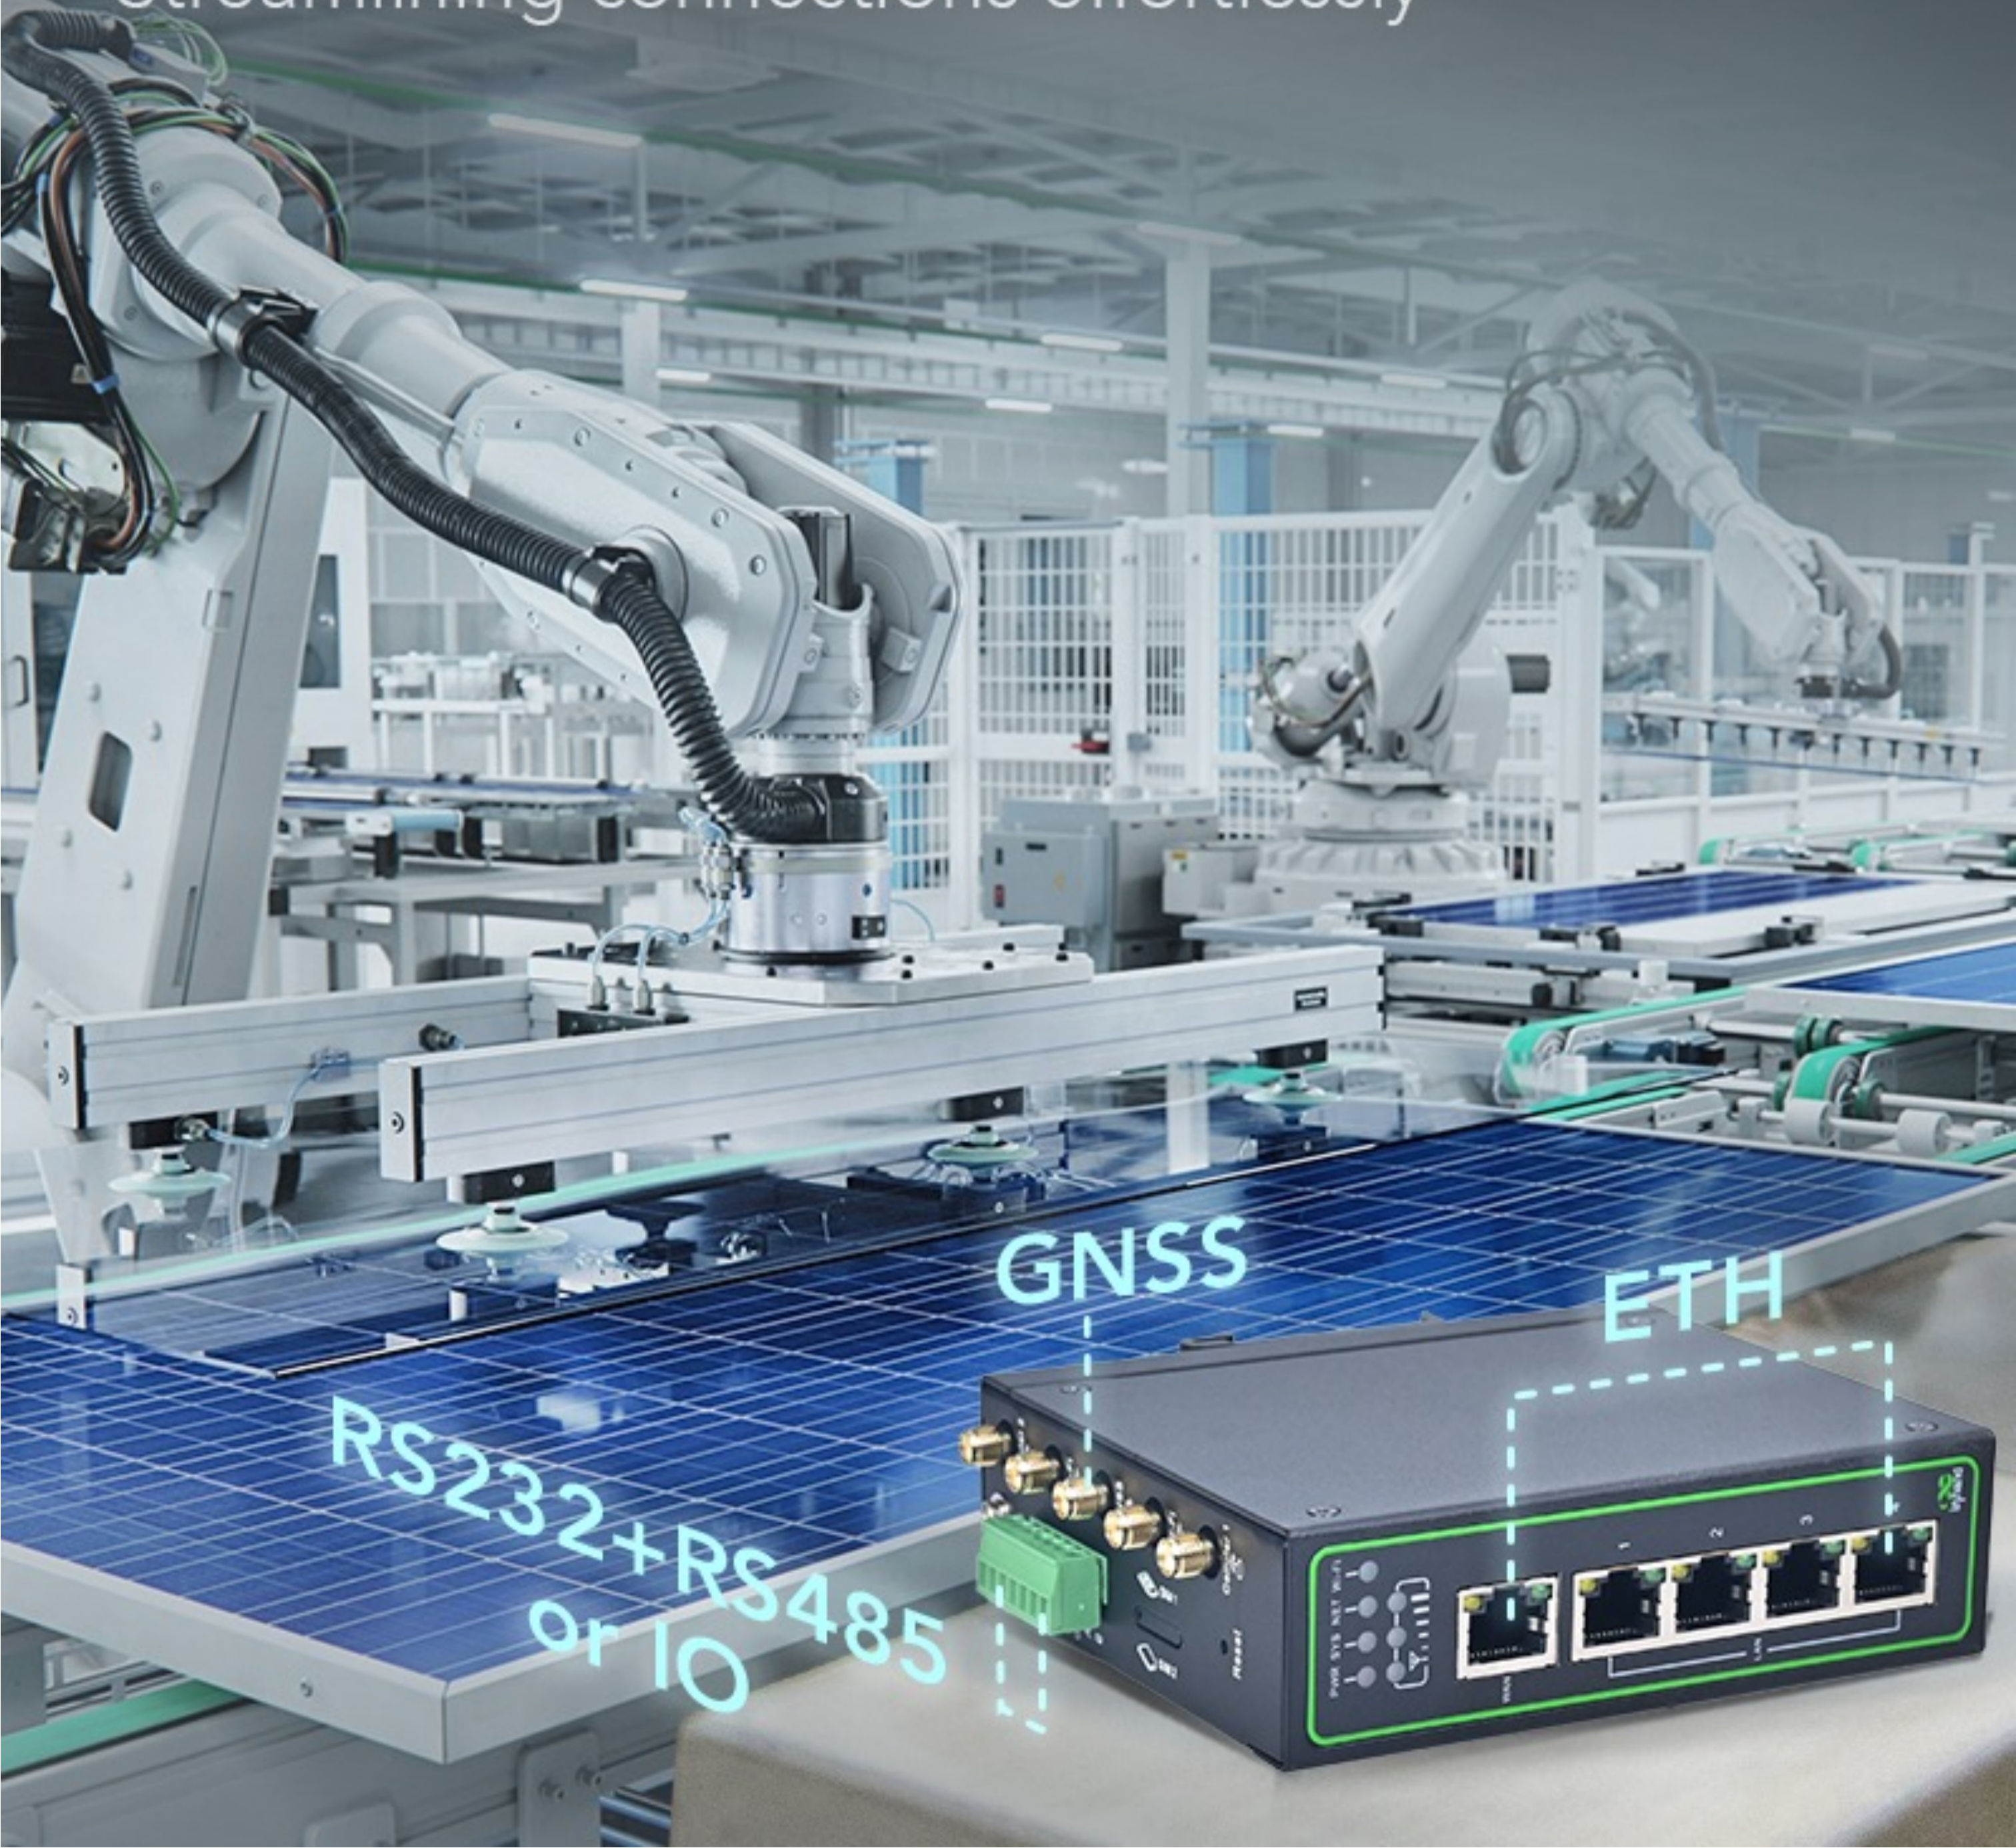

# *Seamless, High-speed Connectivity*

Lightning-fast data transmission  
Dependable, always-on connections  
Pave the way to your digital future

**300Mbps**

**Wi-Fi**

**LTE**

**Dual  
SIM**

# *Extensive Interfaces, Enhanced Connections*

Tailored for diverse industrial applications  
Streamlining connections effortlessly

RS232+RS485  
or IO

GNSS

ETH