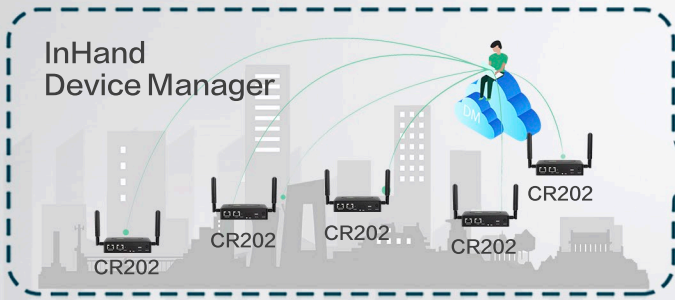

InHand CR202

Portable 4G Router

Stay Connected Anywhere

The CellularRouter200 series is a portable 4G cellular router with both wired/cellular network access modes for your business need, combines with a free InHand device management cloud platform to provide you with a more agile, cost-effective, and stable networking solution without conventional limitations.

Lightweight design, easily portable

- Compact body
- Indoors and outdoors
- Panel placement and bracket mounting available

Easily build a high-performance Wi-Fi network

- Speed up to 300Mbps
- Coverage range up to 200ft
- Up to 30 devices connected simultaneously
- 2 built-in Wi-Fi antennas
- Supports AP/STA mode, extended Wi-Fi supported

Mobile Internet, access anytime and anywhere

- Equipped with 5000 mAh battery
- Up to 8 hours of use

Remote Work

The CR202 helps remote employees gain agility and connectivity for each devices. Easily hold a conference at home without network interruption and make people work from home same as office.