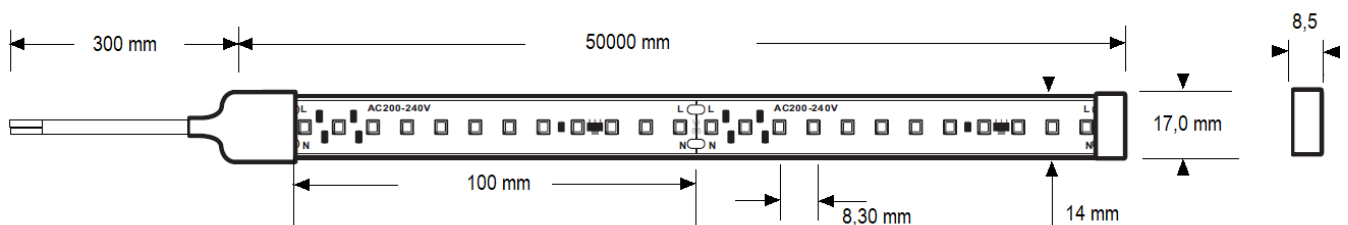

### SPECIFICATIONS:

**LED:** 120 LED/m  
**Strip dimension:** 14 x 5 x 50.000 mm  
**Working voltage:** 230Vac  
**IP:** 67  
**Power:** 18W/m  
**Luminous flux:** 1800 lm/m  
**Module dimension:** 100 mm  
**LED distance:** 8,3 mm  
**Working temp.:** -25 +55°C  
**Stocking temp.:** 0 +60°C

CRI **80**

Warranty **3** years

COD.	DESCRIZIONE / DESCRIPTION	IP	CRI	CCT (K)	MOD. LED	VOLTAGE	POWER	LUMEN
3SLLHFAWW6026LH00	STRIP 6000 LED 900W IP67 230Vac	67	80	2700	2835	230Vac	900W	82080
3SLLHFAWW6026LH05	STRIP 6000 LED 900W IP67 230Vac	67	80	3000	2835	230Vac	900W	82800
3SLLHFANW6026LH00	STRIP 6000 LED 900W IP67 230Vac	67	80	4000	2835	230Vac	900W	88200
3SLLHFAPW6026LH00	STRIP 6000 LED 900W IP67 230Vac	67	80	6500	2835	230Vac	900W	90000

H03VV-F 2X0,75 mm<sup>2</sup>

Max Thickness: 8,5 mm

**WARNING:** Due to the heating generated, it is recommended to dissipate it in a properly dissipating aluminum surface.