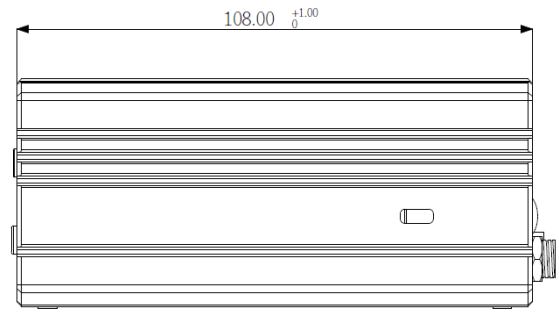

Dimensions

Optional Accessories

PAC-60W1A-FSP-ES	AC/DC ADAPTER KIT, 12V, 60W, 2.5 DC JACK LOCKABLE w/ EU & USA POWER CORD	
MM-4C-8G/16G	DDR4-2400 8GB/16GB SO-DIMM MEMORY	
64GB M.2 SSD	M.2 M-key 2280, 64GB, SATA3.0	
WiFi-AT3550	Atheros QCNFA364A M.2 WiFi module w/ 2*30cm internal wiring	
ANT-D11	1 x Wi-Fi Dual-band 2.4G/5G antenna	
DRK-1060	ELIT-1060 DIN Rail Kitt	
WMK-1060	Wall Mount Kit For ELIT-1060	

*CTOS means Configure-to-Order Service.