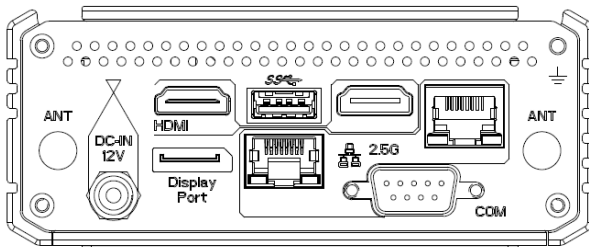

Power System

Power Input	DC 12V input by lockable DC Jack
Power Consumption	Typical 24W (w/o I/O cards)

Qualification

Certification	CE, FCC Class A
---------------	-----------------

I/O

Serial Ports	1 x DB-9 connectors for RS232(Default)/422/485 (R1/5V/12V)
USB Ports	2 x Type-A USB 3.2 (Gen 2) 1 x Type-A USB 2.0 2 x Type-C USB 3.2 (Gen 2)
LAN	2 x RJ-45 ports for 2.5 GbE LAN
Video Ports	1 x DP (Max Resolution: 4096x2160@60Hz) 2 x HDMI 2.0 (Max Resolution: 4096x2160@60Hz)
Expansion Bus	1 x M.2 E-key (2230, PCIe Gen.3 x1/ USB2.0 interface) for Wireless connective
Others	2 x Antenna holes

Mechanical

Mounting Type	Desktop (default) Wall-mount and DIN-Rail mount (optional)
Chassis	Aluminum alloy
Dimensions (W x D x H)	118 x 108 x 48mm
Weight (Net)	0.66kg

Environmental

Operating Temp.	-20 ~ 60°C
Storage Temp.	-20 ~ 60°C
Operating Humidity	10%-95% RH @ 60°C (non-condensing)
Vibration	3 Grms/5~500Hz/random operation
Shock	Operating 50G (11ms) with eMMC

OS Support

Windows® 10 / Windows® 11

Dimensions

Optional Accessories

PAC-60W1A-FSP-ES	AC/DC ADAPTER KIT, 12V, 60W, 2.5 DC JACK LOCKABLE w/ EU & USA POWER CORD	
MM-4C-8G/16G	DDR4-2400 8GB/16GB SO-DIMM MEMORY	
64GB M.2 SSD	M.2 M-key 2280, 64GB, SATA3.0	
WiFi-AT3550	Atheros QCNFA364A M.2 WiFi module w/ 2*30cm internal wiring	
ANT-D11	1 x Wi-Fi Dual-band 2.4G/5G antenna	
DRK-1060	ELIT-1060 DIN Rail Kitt	
WMK-1060	Wall Mount Kit For ELIT-1060	