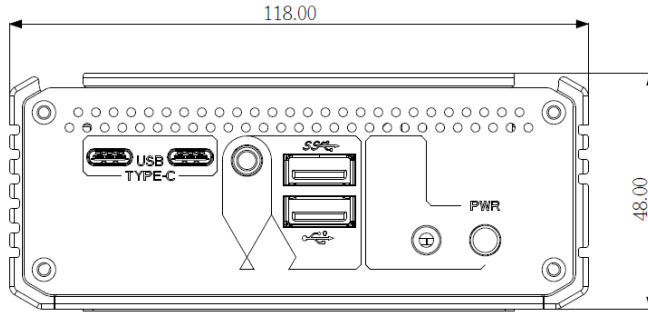

Power System

Power Input	DC 12V input by lockable DC Jack
Power Consumption	Typical 24W (w/o I/O cards)

Qualification

Certification	CE, FCC Class A
---------------	-----------------

I/O

Serial Ports	1 x DB-9 connectors for RS232(Default)/422/485 (R1/5V/12V)
USB Ports	2 x Type-A USB 3.2 (Gen 2) 1 x Type-A USB 2.0 2 x Type-C USB 3.2 (Gen 2)
LAN	2 x RJ-45 ports for 2.5 GbE LAN
Video Ports	1 x DP (Max Resolution: 4096x2160@60Hz) 2 x HDMI 2.0 (Max Resolution: 4096x2160@60Hz)
Expansion Bus	1 x M.2 E-key (2230, PCIe Gen.3 x1/ USB2.0 interface) for Wireless connective
Others	2 x Antenna holes

Mechanical

Mounting Type	Desktop (default) Wall-mount and DIN-Rail mount (optional)
Chassis	Aluminum alloy
Dimensions (W x D x H)	118 x 108 x 48mm
Weight (Net)	0.66kg

Environmental

Operating Temp.	-20 ~ 60°C
Storage Temp.	-20 ~ 60°C
Operating Humidity	10%-95% RH @ 60°C (non-condensing)
Vibration	3 Grms/5~500Hz/random operation
Shock	Operating 50G (11ms) with eMMC

OS Support

Windows® 10 / Windows® 11

Dimensions

Optional Accessories

PAC-60W1A-FSP-ES	AC/DC ADAPTER KIT, 12V, 60W, 2.5 DC JACK LOCKABLE w/ EU & USA POWER CORD	
MM-4C-8G/16G	DDR4-2400 8GB/16GB SO-DIMM MEMORY	
64GB M.2 SSD	M.2 M-key 2280, 64GB, SATA3.0	
WiFi-AT3550	Atheros QCNFA364A M.2 WiFi module w/ 2*30cm internal wiring	
ANT-D11	1 x Wi-Fi Dual-band 2.4G/5G antenna	
DRK-1060	ELIT-1060 DIN Rail Kitt	
WMK-1060	Wall Mount Kit For ELIT-1060	