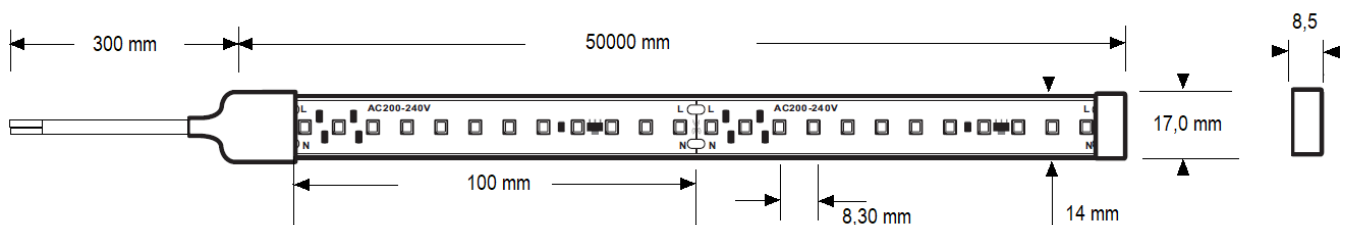

2835 STRIP LED 120 LED/m 18W/m 50m 230Vac

SPECIFICATIONS:

LED: 120 LED/m
Strip dimension: 14 x 5 x 50.000 mm
Working voltage: 230Vac
IP: 67
Power: 18W/m
Luminous flux: 1800 lm/m
Module dimension: 100 mm
LED distance: 8,3 mm
Working temp.: -25 +55°C
Stocking temp.: 0 +60°C

CRI **80**

Warranty **3** years

COD.	DESCRIZIONE / DESCRIPTION	IP	CRI	CCT (K)	MOD. LED	VOLTAGE	POWER	LUMEN
3SLLHFAWW6026LH00	STRIP 6000 LED 900W IP67 230Vac	67	80	2700	2835	230Vac	900W	82080
3SLLHFAWW6026LH05	STRIP 6000 LED 900W IP67 230Vac	67	80	3000	2835	230Vac	900W	82800
3SLLHFANW6026LH00	STRIP 6000 LED 900W IP67 230Vac	67	80	4000	2835	230Vac	900W	88200
3SLLHFAPW6026LH00	STRIP 6000 LED 900W IP67 230Vac	67	80	6500	2835	230Vac	900W	90000

H03VV-F 2X0,75 mm²

Max Thickness: 8,5 mm

WARNING: Due to the heating generated, it is recommended to dissipate it in a properly dissipating aluminum surface.