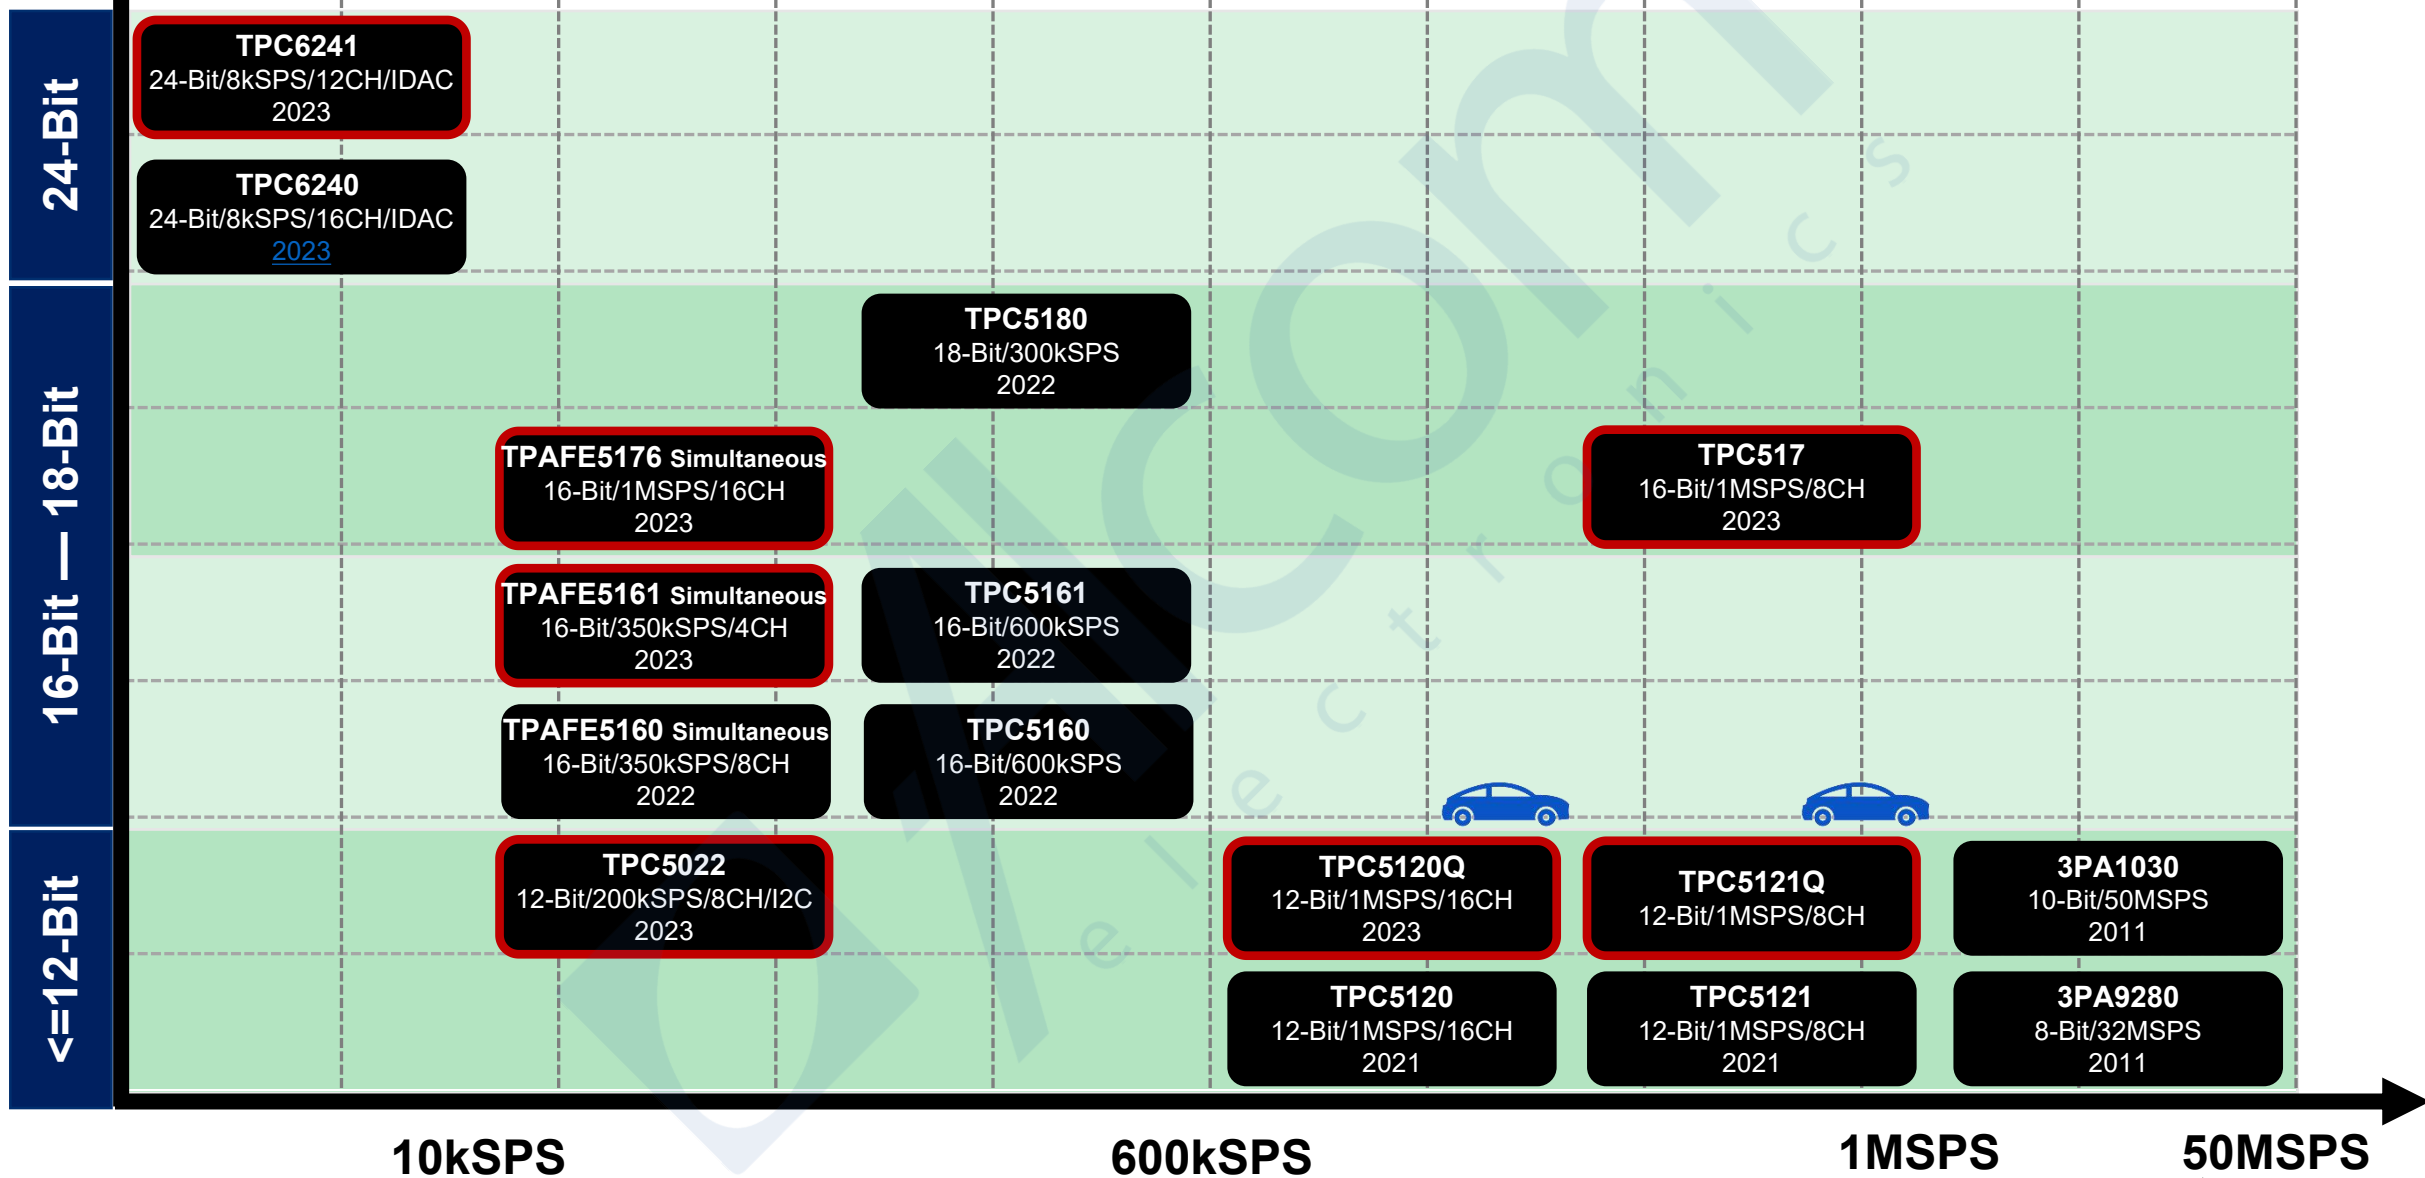

3PEAK INCORPORATED CONFIDENTIAL

ADC Products Overview

Released

Development

ADC Products Overview

Released **Development**  Auto Grade

High Speed ADC Products Portfolio & Roadmap

Released	Definition
Development	Concept

High Speed ADC Products Portfolio & Roadmap

Released	Definition
Development	Concept

SAR ADC Products Portfolio & Roadmap

SAR ADC Products Portfolio & Roadmap

Released	Definition
Development	Concept